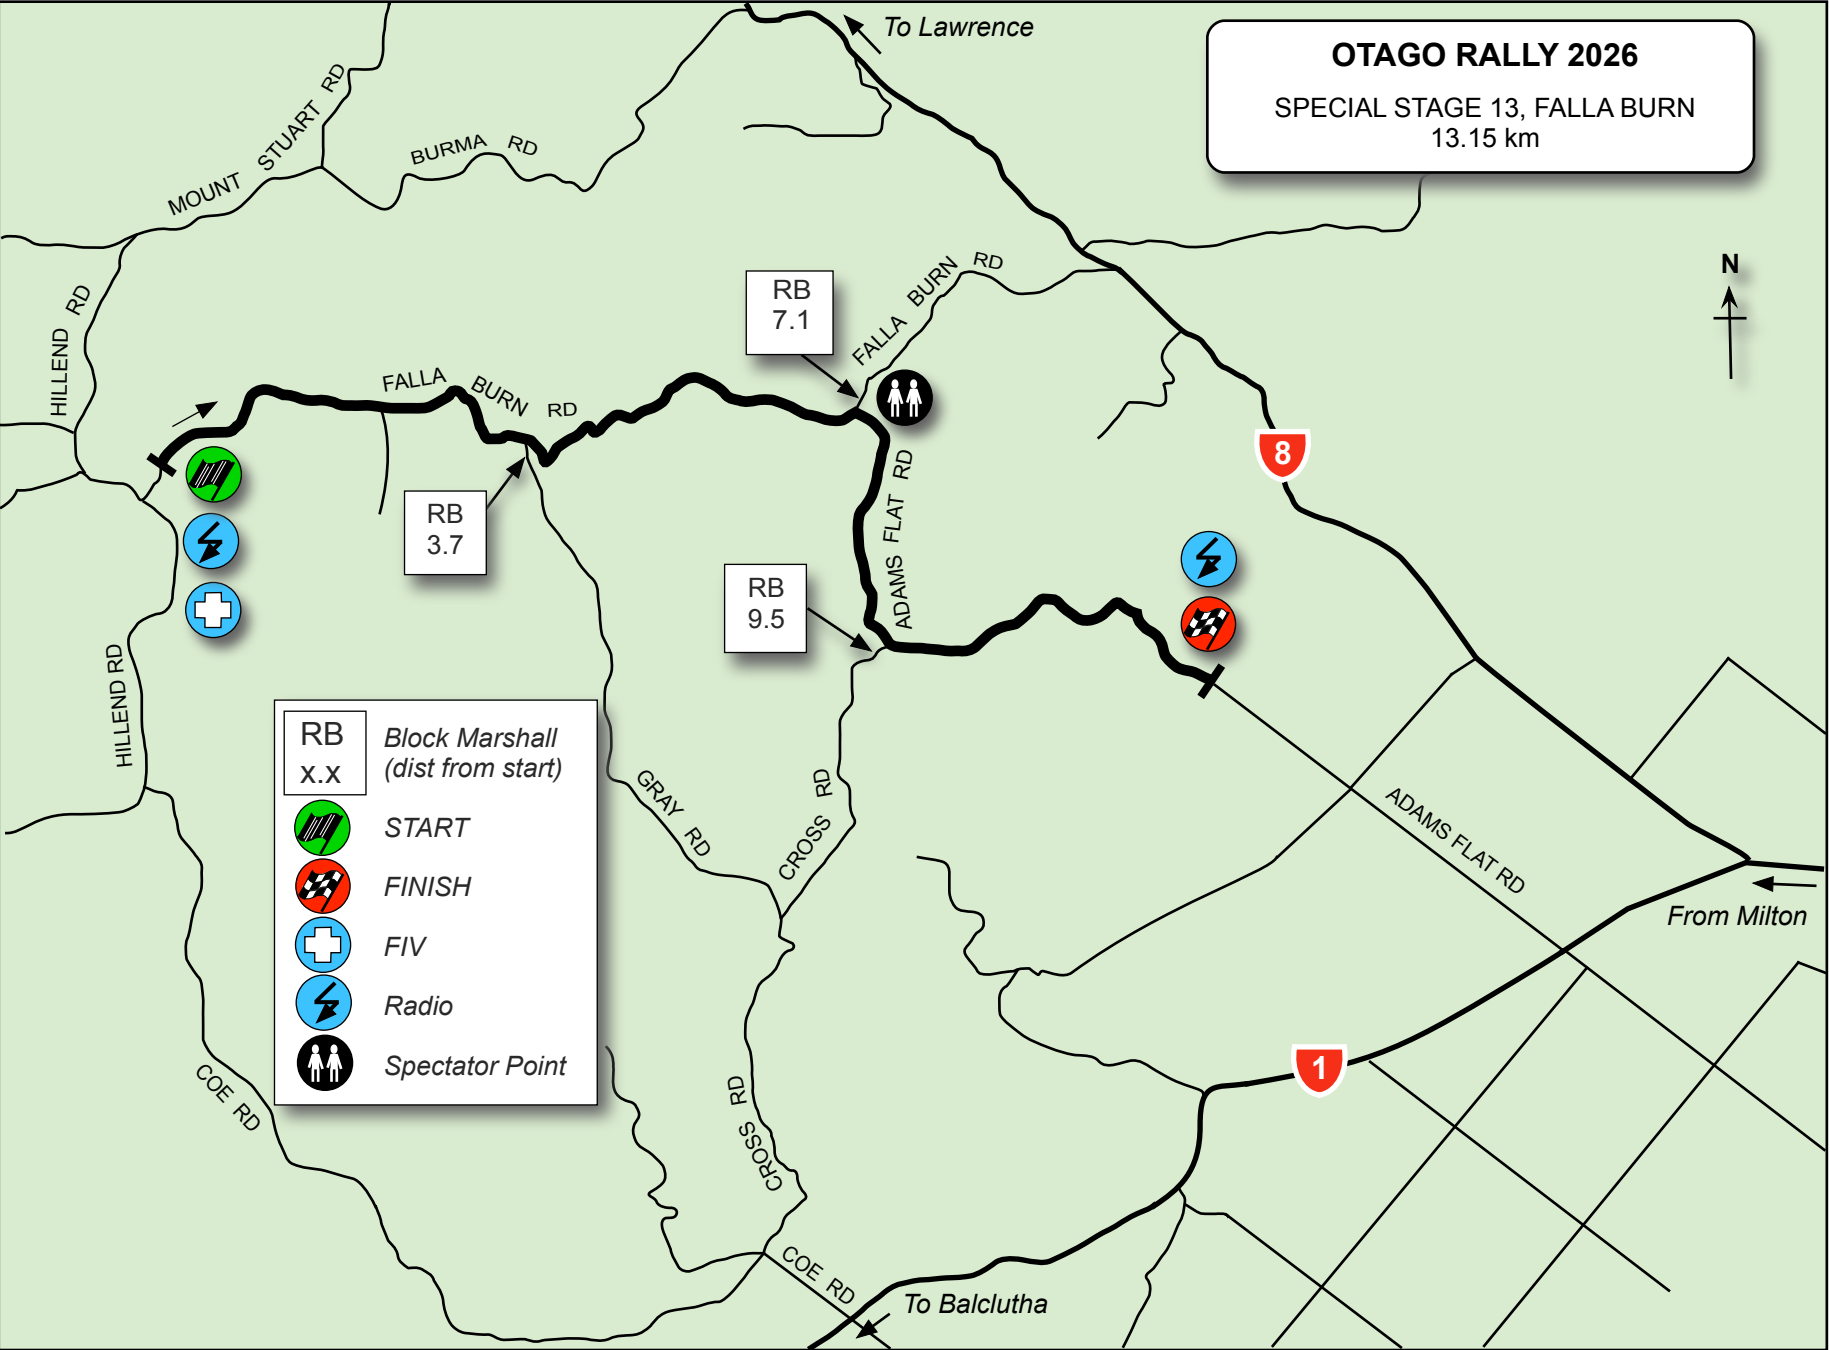

OTAGO RALLY 2026
SPECIAL STAGE 13, FALLA BURN
 13.15 km

- | | |
|-----|-------------------|
| RB | Block Marshall |
| x.x | (dist from start) |
| | START |
| | FINISH |
| | FIV |
| | Radio |
| | Spectator Point |